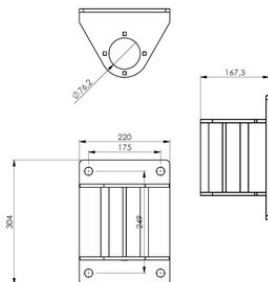

Wall Socket for Swivel Davit Crane, Stainless Steel

Dessin technique

Données techniques

Réf.	Code	Poids (kg)
77001842	WSSD316	7,6