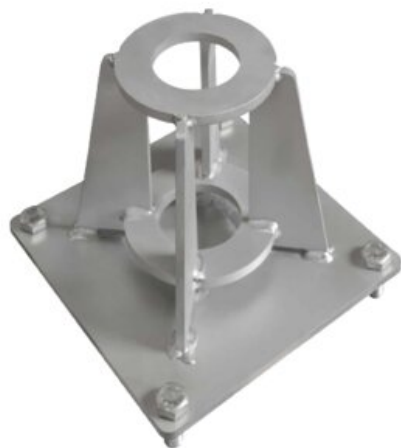

Floor Socket for Gebuwin Swivel Davit Cranes, Zinc Plated

Informations du produit

Floor socket with zinc plating, suitable for Gebuwin Swivel Davit cranes SD.

**Poids
(kg)**

8,5

Dimensions