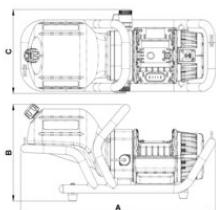

Standard supplied with:

- 2 Batteries
- Hand pendant control, 3m length cord
- Couplers that suit the application: plug and play

... [En savoir plus](#)

Double Acting Battery Pump Set APEIRON HBP05D02

Dessin technique

Données techniques

Type	Pression max. d'exercice bar/Mpa	Moteur	A mm	B mm	C mm	Poids (kg)
HBP05D02	720 / 72	28 VDC - 0.95 kW	520	260	225	13,3