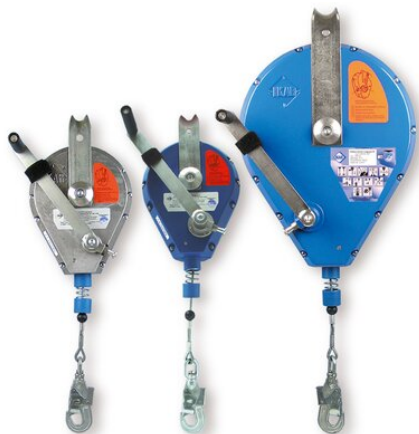

## Fall Arrest Block IKAR HRA serie with Rescue Winch

---

### Product information

Fall arrest block with rescue winch.

**Fall arrest indicator.**

**Karabiner:** std small swivel snap hook.

... [Read more](#)

---

**Material:** Aluminium housing

**Marking:** According to standard, CE-marked

## Fall Arrest Block IKAR HRA serie with Rescue Winch

### Technical data

Length m	Type	Karabiner	Max user weight kg	Weight kg
12	HRA-12	swivel snap hook	136	7
18	HRA-18	swivel snap hook	136	11.5
24	HRA-24	swivel snap hook	136	16
30	HRA-33	swivel snap hook	136	18.5
40	HRA-42	swivel snap hook	136	25.5
60	HRA-65	swivel snap hook	136	43