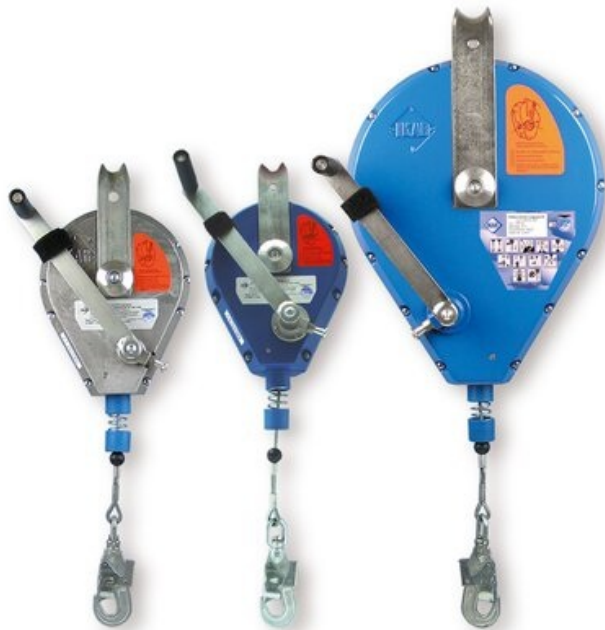

## Fall Arrest Block IKAR HRA serie with Rescue Winch

### Product information

Fall arrest block with rescue winch.

**Fall arrest indicator.**

**Karabiner:** std small swivel snap hook.

**Material:** Aluminium housing

**Marking:** According to standard, CE-marked

**Temperature range:** -40°C to +50°C.

**Standard:** EN 341, EN 1496

**Note:** The winchfunction is only for rescue. For general hoisting purposes of material loads or persons, winches are needed with dedicated certifications.

Length m	Type	Karabiner	Max user weight kg	Weight kg
12	HRA-12	swivel snap hook	136	7
18	HRA-18	swivel snap hook	136	11.5
24	HRA-24	swivel snap hook	136	16
30	HRA-33	swivel snap hook	136	18.5
40	HRA-42	swivel snap hook	136	25.5
60	HRA-65	swivel snap hook	136	43