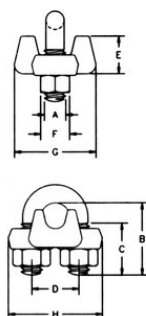

### Product information

Based on the catalog breaking strength of wire rope, Crosby wire rope clips have an efficiency rating of 80% for 3 mm through 22 mm sizes, and 90% for sizes 24 mm through 90 mm.

... [Read more](#)

---

**Features:** Wire clips to secure and form a temporary termination on site.

**Material:** Steel

**Marking:** According to standard, ID code and Manufacturer's symbol

**Finish:** Galvanised

**Standard:** EN 13411-5

**Note:** All sizes except 68-72 mm and 85-90 mm meet the performance requirements of EN13411.

### Technical data

Part code	Rope Ø range mm	A mm	B mm	C mm	D mm	E mm	F mm	G mm	H mm	Weight kg/100pc
10.151010015	3-4	5.6	18.3	11.2	11.9	10.4	9.65	20.6	23.9	2.72
10.151010033	5	6.35	24.6	14.2	15	12.7	11.2	23.9	29.5	4.54
10.151010051	6-7	7.85	26.2	12.7	19.1	16.8	14.2	30.2	36.6	8.62
10.151010079	8	9.65	35.1	19.1	22.4	18.3	17.5	33.3	42.9	12.7
10.151010097	9-10	11.2	38.1	19.1	25.4	23.1	19.1	41.4	49.3	21.8
10.151010131	11-13	0.5	1.88	1	1.19	1.13	0.88	1.91	2.28	80
10.151010177	16	0.56	2.25	1.25	1.31	1.34	0.94	2.06	2.5	110
10.151010195	18-20	15.7	70	36.6	38.1	35.8	26.9	57	72	64
10.151010211	22	19.1	79	41.1	44.5	40.4	31.8	62	80.5	96
10.151010239	24-26	19.1	89	46	47.8	45.2	31.8	67	88	114
10.151010257	28-30	19.1	98.5	51	51	48.5	31.8	71.5	91	128
10.151010275	32-34	22.4	108	54	59.4	55.5	36.6	79.5	105	199
10.151010293	36	22.4	118	58.5	59.4	58.5	36.6	79.5	106	200
10.151010319	38	22.4	125	60.5	66.5	62	36.6	86.5	113	247
10.151010337	41-42	25.4	135	66.5	70	67.5	41.4	92	121	319
10.151010355	44-46	28.7	146	70	77.5	74.5	46	97	134	424
10.151010373	48-52	31.8	164	76	86	77	51	113	149	590
10.151010391	56-58	31.8	181	81	98.5	81	51	114	162	726
10.151010417	62-65	31.8	195	87.5	105	93.5	51	119	168	862
10.151010435	68-72	31.8	211	90.5	111	124	51	127	175	1,043
10.151010453	75-78	38.1	233	98.5	121	119	60.5	149	194	1,406
10.151010426	85-90	38.1	273	114	140	152	60.5	157	213	1,814