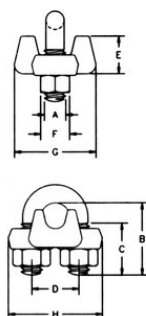

### Product information

Based on the catalog breaking strength of wire rope, Crosby wire rope clips have an efficiency rating of 80% for 3 mm through 22 mm sizes, and 90% for sizes 24 mm through 90 mm.

... [Read more](#)

---

**Features:** Wire clips to secure and form a temporary termination on site.

**Material:** Steel

**Marking:** According to standard, ID code and Manufacturer's symbol

**Finish:** Galvanised

**Standard:** EN 13411-5

**Note:** All sizes except 68-72 mm and 85-90 mm meet the performance requirements of EN13411.

### Technical data

Part code	Rope Ø range mm	A mm	B mm	C mm	D mm	E mm	F mm	G, mm	H, mm	Weight kg/100pc
10.151010015	3-4	5.6	18.3	11.2	11.9	10.4	9.65	20.6	23.9	2.72
10.151010033	5	6.35	24.6	14.2	15	12.7	11.2	23.9	29.5	4.54
10.151010051	6-7	7.85	26.2	12.7	19.1	16.8	14.2	30.2	36.6	8.62
10.151010079	8	9.65	35.1	19.1	22.4	18.3	17.5	33.3	42.9	12.7
10.151010097	9-10	11.2	38.1	19.1	25.4	23.1	19.1	41.4	49.3	21.8
10.151010131	11-13	0.5	1.88	1	1.19	1.13	0.88	1.91	2.28	80
10.151010177	16	0.56	2.25	1.25	1.31	1.34	0.94	2.06	2.5	110
10.151010195	18-20	15.7	70	36.6	38.1	35.8	26.9	57	72	64
10.151010211	22	19.1	79	41.1	44.5	40.4	31.8	62	80.5	96
10.151010239	24-26	19.1	89	46	47.8	45.2	31.8	67	88	114
10.151010257	28-30	19.1	98.5	51	51	48.5	31.8	71.5	91	128
10.151010275	32-34	22.4	108	54	59.4	55.5	36.6	79.5	105	199
10.151010293	36	22.4	118	58.5	59.4	58.5	36.6	79.5	106	200
10.151010319	38	22.4	125	60.5	66.5	62	36.6	86.5	113	247
10.151010337	41-42	25.4	135	66.5	70	67.5	41.4	92	121	319
10.151010355	44-46	28.7	146	70	77.5	74.5	46	97	134	424
10.151010373	48-52	31.8	164	76	86	77	51	113	149	590
10.151010391	56-58	31.8	181	81	98.5	81	51	114	162	726
10.151010417	62-65	31.8	195	87.5	105	93.5	51	119	168	862
10.151010435	68-72	31.8	211	90.5	111	124	51	127	175	1,043
10.151010453	75-78	38.1	233	98.5	121	119	60.5	149	194	1,406
10.151010426	85-90	38.1	273	114	140	152	60.5	157	213	1,814