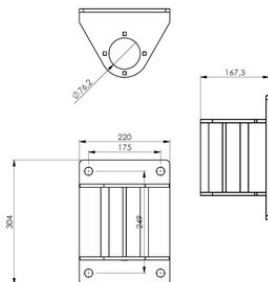

### Technical data

Part code	Code	Weight kg
77001844	WSSD	7.6