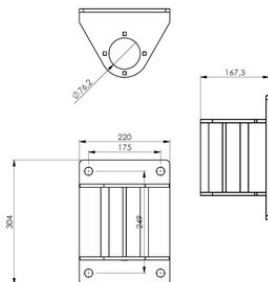

Wall Socket for Swivel Davit Crane, Stainless Steel

Product information

Wall socket in stainless steel 316. Suitable for Gebuwin Davit Crane SD125, SD250, SD500 and SD501 models.

... [Read more](#)

Material: Stainless steel AISI 316

Wall Socket for Swivel Davit Crane, Stainless Steel

Blueprint

Technical data

Part code	Code	Weight kg
77001842	WSSD316	7.6