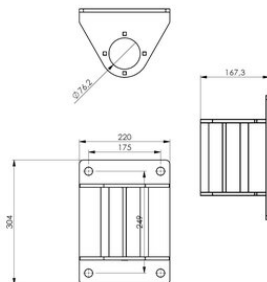

### Technical data

Part code	Code	Weight kg
77001842	WSSD316	7.6