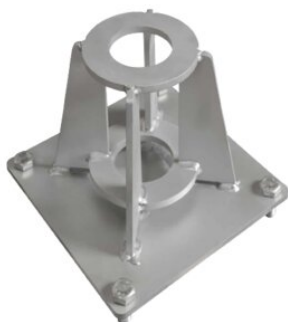

Floor Socket for Gebuwin Swivel Davit Cranes, Zinc Plated

Product information

Floor socket with zinc plating, suitable for Gebuwin Swivel Davit cranes SD.

... [Read more](#)

Material: Steel
Finish: Galvanized

Floor Socket for Gebuwin Swivel Davit Cranes, Zinc Plated

Blueprint

Technical data

Weight
kg

8.5