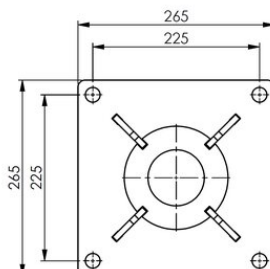

Floor Socket for Gebuwin Swivel Davit Cranes, Zinc Plated

Blueprint

Technical data

Weight
kg

8.5