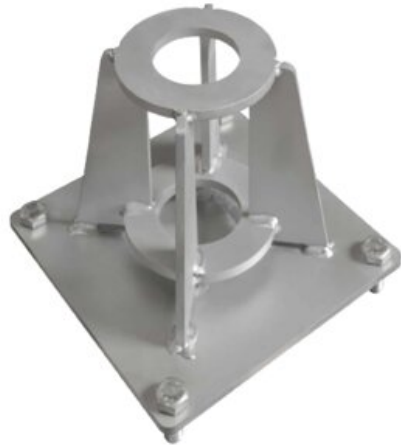

## Floor Socket for Gebuwin Swivel Davit Cranes, Zinc Plated

### Product information

Floor socket with zinc plating, suitable for Gebuwin Swivel Davit cranes SD.

**Material:** Steel

**Finish:** Galvanized

**Weight**  
**kg**

8.5