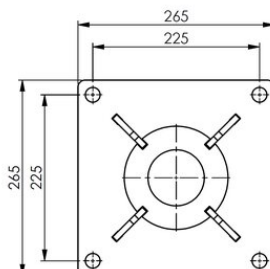

Floor Socket for Swivel Davit Crane, Stainless Steel

Product information

Floor socket in stainless steel 316. Suitable for Davit Crane models SD125, SD250 and SD500

... [Read more](#)

Material: Stainless steel

Floor Socket for Swivel Davit Crane, Stainless Steel

Blueprint

Technical data

Weight
kg

8.5