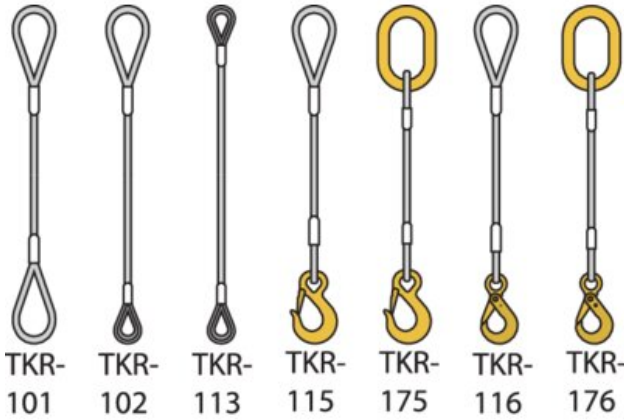

Steelwire Rope Slings FI

Product information

Contact us for all kinds of steelwireslings!

- hand spliced / mechanically spliced alu ferrule / supersplice seel ferrule
- slings with 1,2,3 & 4 legs equipped with shackles, hooks, ...
- sockets
- endless clamped
- grommets
- terminals with tread
- endstops
- ...