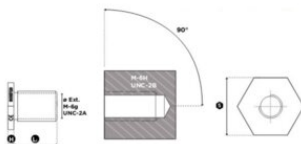

### Product information

Adaptor. Swiveling under load. Control anti-crack on 100% of product.

... [Read more](#)

---

**Marking:** CE-marked, Each ring is accompanied with use recommendations

### Technical data

Part code	Torque Nm	Ext. Thread	Max Int. Thread M ISO	Max Int. Thread UNC	H, mm	L1mm mm	S mm
11.44ADA024	160	M 24 (x3)	18	5/8"	10	36	50
11.44ADA030	250	M 30 (x3,5)	20	7/8"	10	45	50
11.44ADA036	320	M 36 (x4)	27	1"	10	54	65
11.44ADA042	400	M 42 (x4,5)	33	1"1/4	10	63	75
11.44ADA048	600	M 48 (x5)	39	1"1/2	10	68	75
11.44ADA056	600	M 56 (x5,5)	42	1"3/4	10	78	95
11.44ADA064	600	M 64 (x6)	52	2"	10	90	95
11.44ADA100	600	M 100 (x6)	80	3"1/2	15	100	155