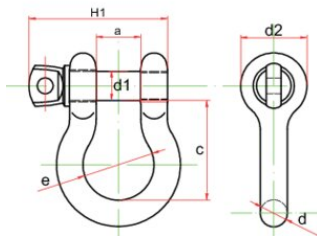

Marking: According to standard, POWERTEX (PT or PTEX) , WLL, CE, size, grade and batch number.

Temperature range: -40°C up to +200°C

Finish: Up to 3/8", matt black powder painted 1/2" and up, matt black electro galvanized

Standard: EN 13889, AS 2741, ASME B30.26

Safety factor: 6:1

Grade: 6

Bow Shackle POWERTEX PBSP Blackline

Blueprint

Technical data

Part code	Code	WLL	Size inch	a* mm mm	c* mm mm	d mm mm	d1 mm mm	d2 mm mm	e mm mm	H1 mm mm	Weight
11.31PBSP00050BK	1332	0.5	1/4	13	29	6.5	8	17.5	20	38	0.048
11.31PBSP00075BK	1333	0.75	5/16	13.5	31	8	9.5	21	21.5	42.5	0.082
11.31PBSP00100BK	1334	1	3/8	17	36.5	10	11.2	25	26.2	51.5	0.15
11.31PBSP00200BK	1336	2	1/2	20.6	47.75	12.7	15.8	30.5	33.3	67	0.3
11.31PBSP00325BK	1337	3.25	5/8	27	60	16	19	40	43	85	0.65
11.31PBSP00475BK	1338	4.75	3/4	32	71.5	19	22	48	51	98.5	1.01