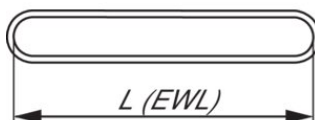

Endless Webbing Sling Powertex PWS

Blueprint

Technical data

Part code	WLL ton	EWL m	Webbing width mm	Colour
12.31PWS010005.3	1	0.5	30	Violet
12.31PWS0100075.3	1	0.75	30	Violet
12.31PWS010010.3	1	1	30	Violet
12.31PWS010015.3	1	1.5	30	Violet
12.31PWS010020.3	1	2	30	Violet
12.31PWS010025.3	1	2.5	30	Violet
12.31PWS010030.3	1	3	30	Violet
12.31PWS010040.3	1	4	30	Violet
12.31PWS010050.3	1	5	30	Violet
12.31PWS010060.3	1	6	30	Violet
12.31PWS020005	2	0.5	60	Green
12.31PWS0200075	2	0.75	60	Green
12.31PWS020010	2	1	60	Green
12.31PWS020015	2	1.5	60	Green
12.31PWS020020	2	2	60	Green
12.31PWS020025	2	2.5	60	Green
12.31PWS020030	2	3	60	Green
12.31PWS020040	2	4	60	Green
12.31PWS020050	2	5	60	Green
12.31PWS020060	2	6	60	Green
12.31PWS030005	3	0.5	90	Yellow
12.31PWS0300075	3	0.75	90	Yellow