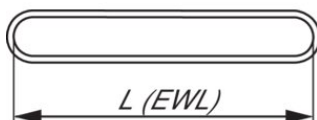

Temperature range: -40°C up to +100°C.

Standard: EN 1492-1

Note: According to EN 1492-1:2000+A1:2008: D.3.7: Slings should be protected from edges, friction and abrasion, whether from the load or the lifting appliance. Where reinforcements and protection against damage from edges and/or abrasion is supplied as part of the sling, this should be correctly positioned. It may be necessary to supplement this with additional protection.

Safety factor: 7:1

Endless Webbing Sling Powertex PWS

Blueprint

Technical data

Part code	WLL ton	EWL m	Webbing width mm	Colour
12.31PWS010005.3	1	0.5	30	Violet
12.31PWS0100075.3	1	0.75	30	Violet
12.31PWS010010.3	1	1	30	Violet
12.31PWS010015.3	1	1.5	30	Violet
12.31PWS010020.3	1	2	30	Violet
12.31PWS010025.3	1	2.5	30	Violet
12.31PWS010030.3	1	3	30	Violet
12.31PWS010040.3	1	4	30	Violet
12.31PWS010050.3	1	5	30	Violet
12.31PWS010060.3	1	6	30	Violet
12.31PWS020005	2	0.5	60	Green
12.31PWS0200075	2	0.75	60	Green
12.31PWS020010	2	1	60	Green
12.31PWS020015	2	1.5	60	Green
12.31PWS020020	2	2	60	Green
12.31PWS020025	2	2.5	60	Green
12.31PWS020030	2	3	60	Green
12.31PWS020040	2	4	60	Green
12.31PWS020050	2	5	60	Green
12.31PWS020060	2	6	60	Green
12.31PWS030005	3	0.5	90	Yellow
12.31PWS0300075	3	0.75	90	Yellow