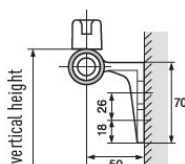

A4: 99.XX41457 Aluminium alloy bracket with stop on the left.

Rail systems: One intermediate bracket is required for every approx. 1.00 m of tubina. [... Read more](#)

Material: Aluminium

Marking: According to standard

Finish: anodised

Standard: EN 131 Cat. Professional

Note: Max. load 150 kg.

Trec LH Mobile shelf ladder

Blueprint

Technical data

Part code	Type	number of treads	from/to maximum vertical hook-on height m	no. of rungs
99.XX0041412	1: Comfortstep Trec LH	6	1.84–2.08	-
99.XX0041413	1: Comfortstep Trec LH	7	2.09–2.33	-
99.XX0041414	1: Comfortstep Trec LH	8	2.34–2.58	-
99.XX0041415	1: Comfortstep Trec LH	9	2.59–2.83	-
99.XX0041416	1: Comfortstep Trec LH	10	2.84–3.08	-
99.XX1141356	2: Saferstep Trec LH	6	1.67–2.16	-
99.XX1141358	2: Saferstep Trec LH	8	2.17–2.67	-
99.XX1141360	2: Saferstep Trec LH	10	2.68–3.20	-
99.XX1141362	2: Saferstep Trec LH	12	3.21–3.72	-
99.XX1141364	2: Saferstep Trec LH	14	3.73–4.25	-
99.XX1141511	3: Stella Trec LH	-	1.73-2.26	6
99.XX1141512	3: Stella Trec LH	-	2.27-2.80	8
99.XX1141513	3: Stella Trec LH	-	2.81-3.34	10
99.XX1141514	3: Stella Trec LH	-	3.35-3.88	12
99.XX1141515	3: Stella Trec LH	-	3.89-4.42	14
99.XX0040370.	A1	-	-	-
99.XX0041457.	A2 mm	-	-	-
99.XX0041458.	A3 mm	-	-	-
99.XX0041459.	A4 mm	-	-	-