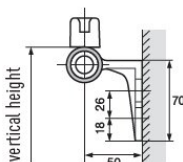

A4: 99.XX41457 Aluminium alloy bracket with stop on the left.

Rail systems: One intermediate bracket is required for every approx. 1.00 m of tubina. [... Read more](#)

Material: Aluminium

Marking: According to standard

Finish: anodised

Standard: EN 131 Cat. Professional

Note: Max. load 150 kg.

Trec LH Mobile shelf ladder

Blueprint

Technical data

Part code	Type	number of treads	from/to maximum vertical hook-on height m	no. of rungs
99.XX0041412	1: Comfortstep Trec LH	6	1.84–2.08	-
99.XX0041413	1: Comfortstep Trec LH	7	2.09–2.33	-
99.XX0041414	1: Comfortstep Trec LH	8	2.34–2.58	-
99.XX0041415	1: Comfortstep Trec LH	9	2.59–2.83	-
99.XX0041416	1: Comfortstep Trec LH	10	2.84–3.08	-
99.XX1141356	2: Saferstep Trec LH	6	1.67–2.16	-
99.XX1141358	2: Saferstep Trec LH	8	2.17–2.67	-
99.XX1141360	2: Saferstep Trec LH	10	2.68–3.20	-
99.XX1141362	2: Saferstep Trec LH	12	3.21–3.72	-
99.XX1141364	2: Saferstep Trec LH	14	3.73–4.25	-
99.XX1141511	3: Stella Trec LH	-	1.73-2.26	6
99.XX1141512	3: Stella Trec LH	-	2.27-2.80	8
99.XX1141513	3: Stella Trec LH	-	2.81-3.34	10
99.XX1141514	3: Stella Trec LH	-	3.35-3.88	12
99.XX1141515	3: Stella Trec LH	-	3.89-4.42	14
99.XX0040370.	A1	-	-	-
99.XX0041457.	A2	-	-	-
99.XX0041458.	A3 mm	-	-	-
99.XX0041459.	A4 mm	-	-	-