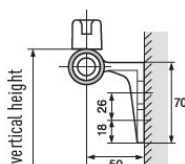

Hook-on shelf ladders

Blueprint

Technical data

Part code	Type	number of treads	from/to maximum vertical hook-on height m	no. of rungs
99.XX0041402	1: Comfortstep LH	6	1.45–1.69	-
99.XX0041403	1: Comfortstep LH	7	1.70–1.94	-
99.XX0041404	1: Comfortstep LH	8	1.95–2.19	-
99.XX0041405	1: Comfortstep LH	9	2.20–2.44	-
99.XX0041406	1: Comfortstep LH	10	2.45–2.69	-
99.XX1041356	2: Saferstep LH	6	1.31–1.78	-
99.XX1041358	2: Saferstep LH	8	1.79–2.28	-
99.XX1041360	2: Saferstep LH	10	2.29–2.82	-
99.XX1041362	2: Saferstep LH	12	2.83–3.35	-
99.XX1041364	2: Saferstep LH	14	3.36–3.87	-
99.XX1041511	3: Stella LH	-	1.33–1.86	6
99.XX1041512	3: Stella LH	-	1.87–2.41	8
99.XX1041513	3: Stella LH	-	2.42–2.95	10
99.XX1041514	3: Stella LH	-	2.96–3.49	12
99.XX1041515	3: Stella LH	-	3.50–4.03	14
99.XX40370	A1	-	-	-
99.XX41457	A2
mm	-	-	-
99.XX41458	A3
mm	-	-	-
99.XX41459	A4
mm	-	-	-