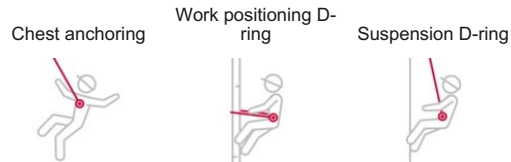

Features for added safety / comfort:

- Anchor points dorsal + frontal.
- Waist belt with 2 side D-rings for work positioning.
- Back + shoulder pad, for easier donning.
- Buckles: Quick Connect buckles.
- Extra locks on buckles to prevent web slipping.
- Revolver torso adjuster, for better fit.
- Repel® webbing for better resistance against dirt, oil, abrasion.
- Comfort padding: shoulders, legs.
- Fall impact indicators.
- Loops for gear and carabiners.
- Anti suspension trauma straps, for survival after a fall.
- Reflection stripes for better visibility.

Material: Repel® Webbing

Marking: According to standard

Temperature range: -35°C up to +57°C

Standard: EN 358, EN 361, EN 813

Size	Ref.	Max user weight kg
M	1,113,961	140
L	1,113,962	140
XL	1,113,963	140
S	1,113,960	140